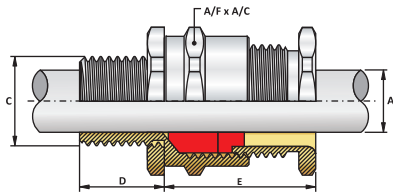

Ex Cable Gland

A2F Ex "d" and Ex "e" Cable Gland

Size : 16mm to 130mm & 3/8" to 5"	EAC Certificate No. : TC RU C-IN.Г508.B.02588
Standard : EN IEC 60079-0: 2018 EN/IEC 60079-1: 2014 EN/IEC 60079-31: 2014/2013 EN IEC 60079-7: 2015+A1:2018	Code of Protection : Ex db IIC Gb, Ex eb IIC Gb, Ex tb IIC Db
Function : Providing flameproof seal on outer sheaths of all types of unarmoured cable in indoor and outdoor hazardous area. Designed to prevent cold flow.	Ingress Protection : IP67 as per EN 60529.
IECEx Certificate No. : IECEx ITS 16.0041X	Operating Temp. : -60°C to +125°C
ATEX Certificate No. : ETL22ATEX0109X	Material : Brass CW614N/CW617N/EN12165, Stainless Steel 316L
PESO Certificate No. : P427828/2	Thread : Metric, NPT, BSP, ET and PG
	Features : Displacement Seal
	Seal Material : LSOH Silicone Seal & Nylon Washer
	Standard Accessories : IP Washer (Thread Seal)
	Optional Accessories : Shroud, Lock Nut, Earth Tag, Serrated Washer, Ingress Disc