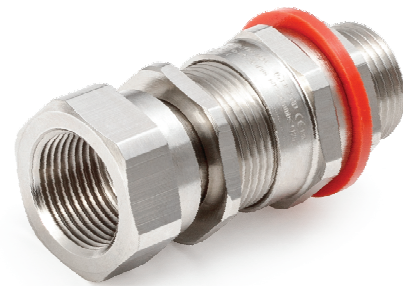

A2FRF- Ex "d" Cable Gland

Size : 16mm to 90mm & 3/8" to 3 1/2"
Standard : EN60079-0:2018, EN60079-1:2014, EN60079-31:2014/2013
Function : Providing flameproof seal on outer sheaths of all types of unarmoured cable in indoor and outdoor hazardous area with swivel female rigid conduit connection. Designed to prevent cold flow
ATEX Certificate No. : TI16ATEX 671-2 X
EAC Certificate No. : TC RU C-IN.ГБ08.В.02588
Code of Protection : Ex db IIC Gb, Ex tb IIIC Db

Ingress Protection : IP66 as per EN 60529.
Operating Temp. : -60°C to +125°C
Material : Brass CW614N/CW617N/EN12165, Stainless Steel 316L
Thread : Metric, NPT, BSP, ET and PG
Features : Displacement Seal
Seal Material : LSOH Silicone Seal & Nylon Washer
Standard Accessories : IP Washer (Thread Seal)
Optional Accessories : Shroud, Lock Nut, Earth Tag, Serrated Washer, Ingress Disc

Product Code for Ordering Purpose

Size	Type	Material	Entry Thread Type 'C'	Conduit Connection Thread Type 'B'	Shroud Type	Accessories
20s16	A2FRF	Brass-1	Standard Metric-11	Standard Metric-11	PVC Shroud-PS	Lock Nut-5
		Stainless Steel-2	Standard NPT-12	Standard NPT-12	LSF Shroud-LS	IP Washer-6
		Nickel Plated-3	ET Thread-13	BSP Thread-15	LSOH Shroud-SL	Serrated Washer-7
			BSP Thread-15	Optional Metric-16	PCP Shroud-PC	Ingress Disc-8
			Optional Metric-16	Optional NPT-17		Earth Tag-9
			Optional NPT-17	Optional BSP-20		

Ordering Information

Code : 20s16A2FRF31112PS569
A2FRF-20s16-M20(M)-M20(F) Nickel Plated Cable Gland Kit

20s16=Gland Size, A2FRF=Gland Type, 3= With Nickle Plated Material, 11=Entry Metric Thread(C), 11=Conduit Thread(B), PS= With PVC Shroud, 5=With Lock Nut, 6=With IP Washer, 9=With Earthing Tag