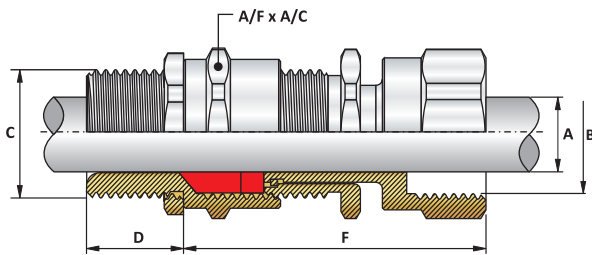

A2FRF- Ex "d" Cable Gland

Size : 16mm to 90mm & 3/8" to 3 1/2"
Standard : EN60079-0:2018, EN60079-1:2014, EN60079-31:2014/2013
Function : Providing flameproof seal on outer sheaths of all types of unarmoured cable in indoor and outdoor hazardous area with swivel female rigid conduit connection. Designed to prevent cold flow
ATEX Certificate No. : TI16ATEX 671-2 X
EAC Certificate No. : TC RU C-IN.ГБ08.В.02588
Code of Protection : Ex db IIC Gb, Ex tb IIIC Db

Ingress Protection : IP66 as per EN 60529.
Operating Temp. : -60°C to +125°C
Material : Brass CW614N/CW617N/EN12165, Stainless Steel 316L
Thread : Metric, NPT, BSP, ET and PG
Features : Displacement Seal
Seal Material : LSOH Silicone Seal & Nylon Washer
Standard Accessories : IP Washer (Thread Seal)
Optional Accessories : Shroud, Lock Nut, Earth Tag, Serrated Washer, Ingress Disc